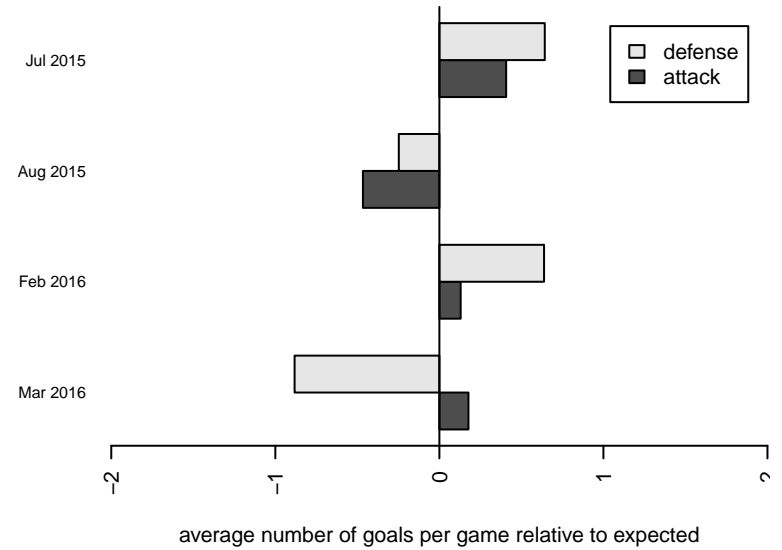

Performance relative to 13 month average