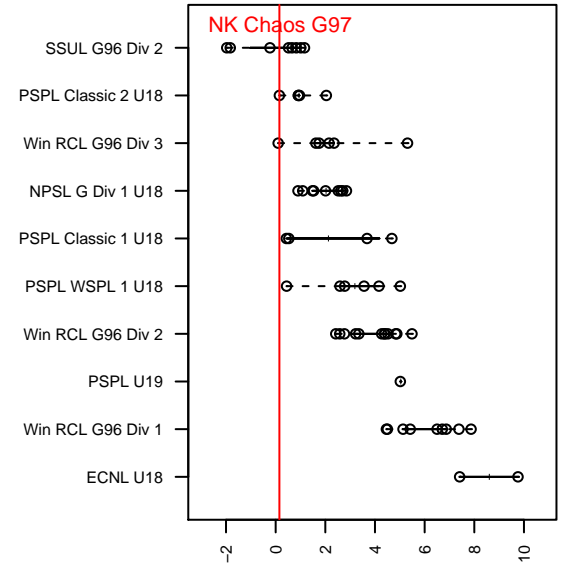

**attack and defense rating
relative to others at age
and all opponents in last 13 months**