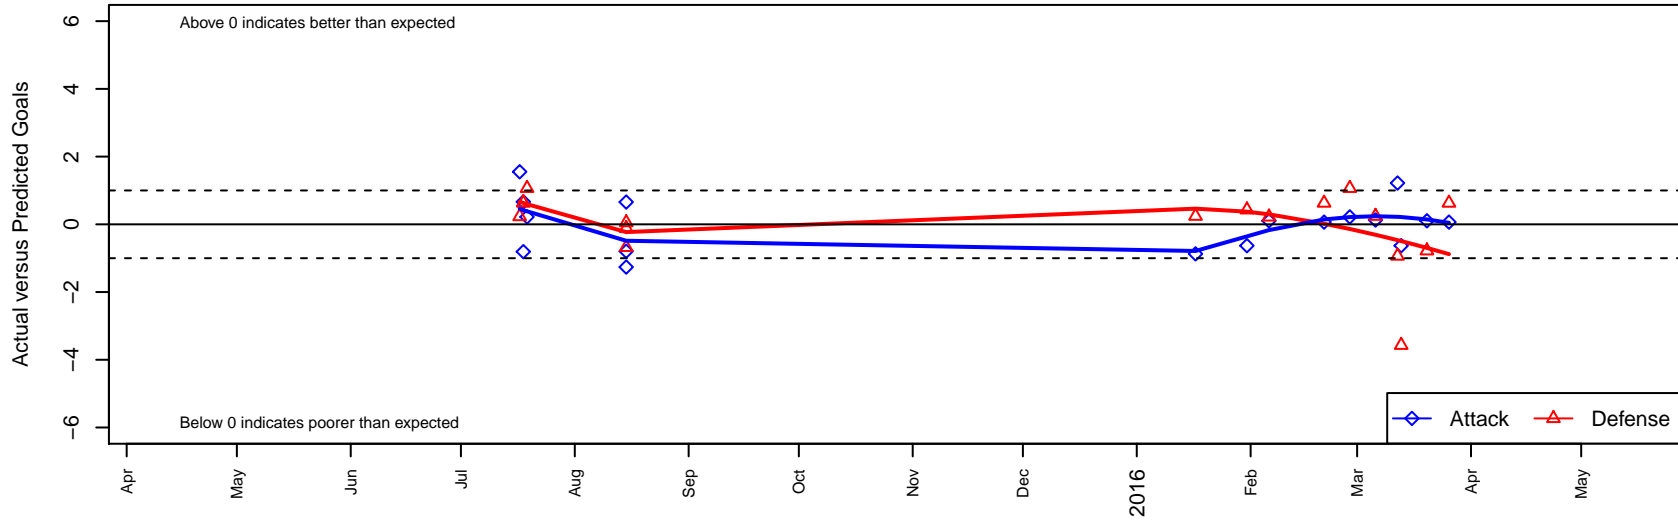

NK Chaos G97

North Kitsap SC
 Poulsbo, WA
 G97 total strength=1137
 attack=2.89 defense=3.58
 fall league = PSPL Classic 2 U18

alt names used:
 NORTH KITSAP CHAOS ()
 North Kitsap Chaos
 NK Chaos '97

Venues played:
 2015 KITG GU18 Green
 2015 Bigfoot Silver U18
 2015 PSPL Classic 2 U18

NK Chaos G97
 Dots are actual minus expected GF (blue circles) and GA (red triangles).
 Blue line is smoothed change in attack strength. Red is smoothed change in defense strength.

**attack and defense variance (black dot)
relative to other teams
and top 10 in region**