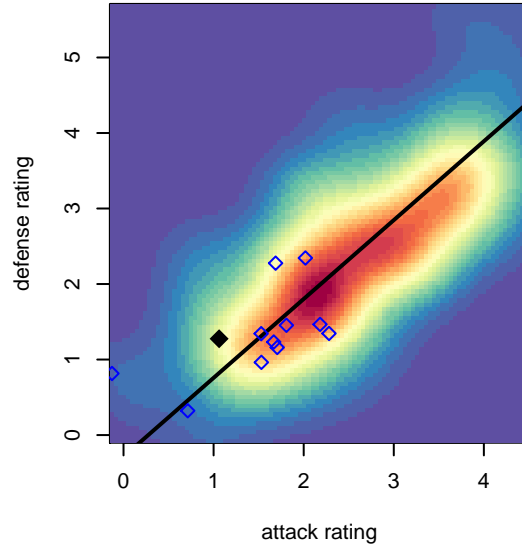

**attack and defense rating
relative to others at age
and all opponents in last 13 months**