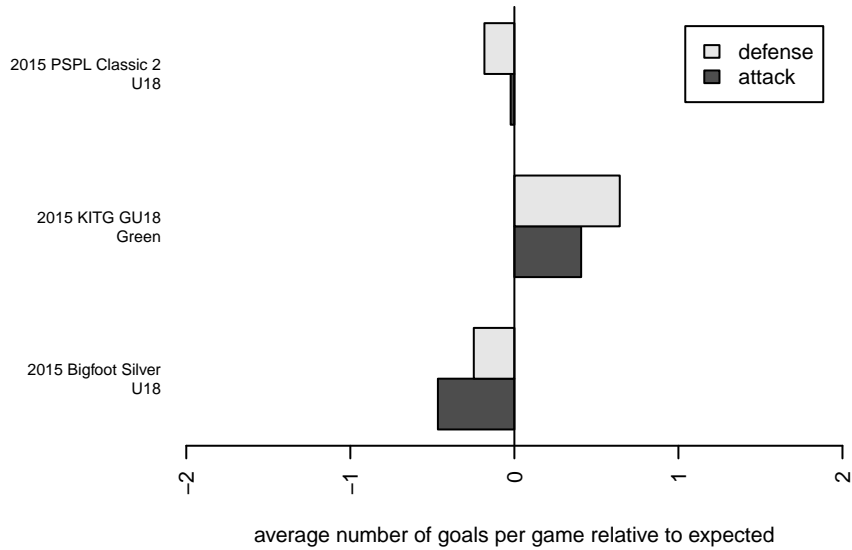

Performance relative to 13 month average