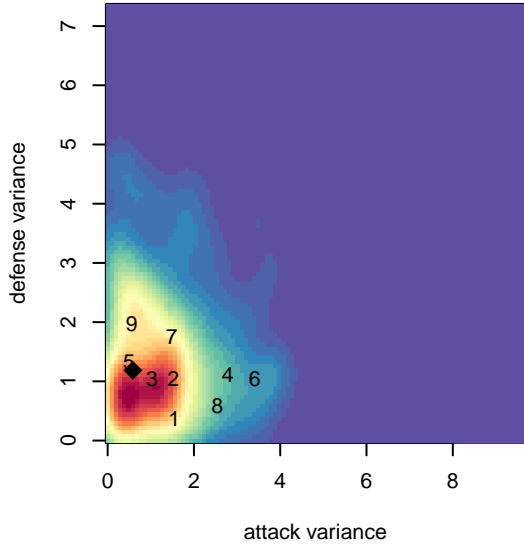

NK Chaos G97

North Kitsap SC
 Poulsbo, WA
 G97 total strength=1137
 attack=2.89 defense=3.58
 fall league = PSPL Classic 2 U18

alt names used:
 NORTH KITSAP CHAOS ()
 North Kitsap Chaos
 NK Chaos '97

Venues played:
 2015 KITG GU18 Green
 2015 Bigfoot Silver U18
 2015 PSPL Classic 2 U18

NK Chaos G97
 Dots are actual minus expected GF (blue circles) and GA (red triangles).
 Blue line is smoothed change in attack strength. Red is smoothed change in defense strength.

**attack and defense variance (black dot)
relative to other teams
and top 10 in region**